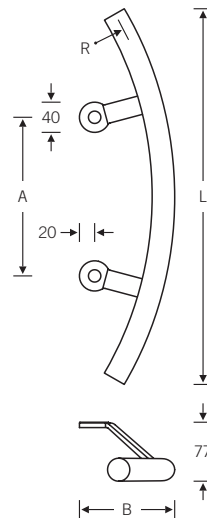

Pull Handles

Round Series

66 6674 ■

Items nos.	A	Ø	R	B	L
66 6674 021	210	30	485	126	497
66 6674 035	350	30	1420	123	742

Door pull FSB 6674 takes the offset strap-type brackets from the FSB 6615 series and fuses these with the sweep of the crescent-shaped round pull (Ø 30 mm).

This pull series is only supplied with A dimensions of 210 mm and 350 mm.

All details subject to modification

Fastening Methods (Details on page 71)

- A** Back-to-Back
- B** Through-Bolted
- C** Concealed - Threaded Insert