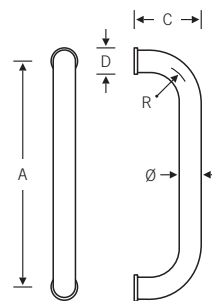

## Round Series

66 6602 

Items nos.	A	Ø	R	C	D	S
66 6627 034	200	20	25	75	30	45
66 6670 034	200	25	40	80	35	48
66 6670 037	300	25	40	80	35	48
66 6670 038	350	25	40	80	35	48
66 6602 038	350	30	55	90	35	51
66 6603 038	350	35	60	95	45	56
66 6604 038	350	40	60	105	45	65
66 6670 099	200–1200	25	40	80	35	48
66 6602 099	300–1200	30	55	90	35	51
66 6603 099	300–1200	35	60	95	45	56
66 6604 099	350–1200	40	60	105	45	65

Matches FSB lever handle model 1075.

Bronze available only in Ø 30 mm (66 6602 038)

Fastening: Ø = 20 mm M6  
Ø ≥ 25 mm M8

### Fastening Methods (Details on page 68/69)

- A** Back-to-Back
- B** Through-Bolted
- C** Concealed - Threaded Insert
- D** Concealed - Drop Clamp

All details subject to modification