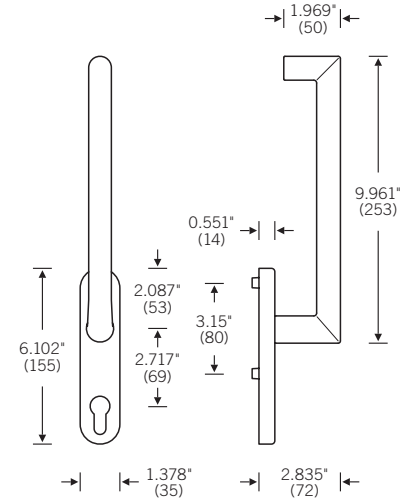

Lift Slide Handles

34 1016 

34 1146 

Lift slide handles with 180° click-stop, swivel-mounted, invisible screws, 10 mm □ spindle

Matching flush pulls FSB 42 4215 see next page

.... 01100
without keyhole, with M6 threaded lugs, for through bolting combined with design 002

.... 01101
with profile cylinder keyhole, with M6 threaded lugs, for through bolting combined with design 003

All details subject to modification