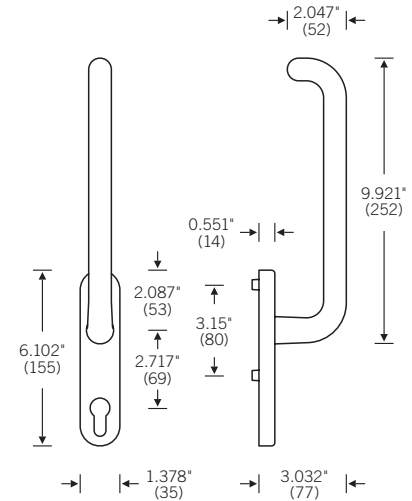

Lift Slide Handles

34 1016 

34 1146 

Lift slide handles with 180° click-stop, swivel-mounted, invisible screws, 10 mm □ spindle

Matching flush pulls FSB 42 4215 see next page

.... 01100
without keyhole, with M6 threaded lugs, for through bolting combined with design 002

.... 01101
with profile cylinder keyhole, with M6 threaded lugs, for through bolting combined with design 003

All details subject to modification